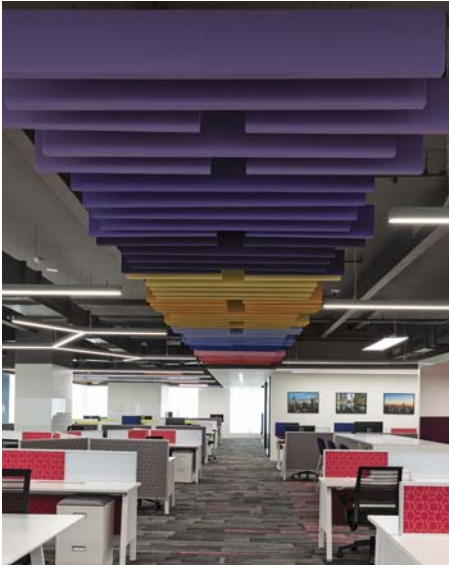

Soundscapes Ceiling Range

SOUNDSCAPES Baffles